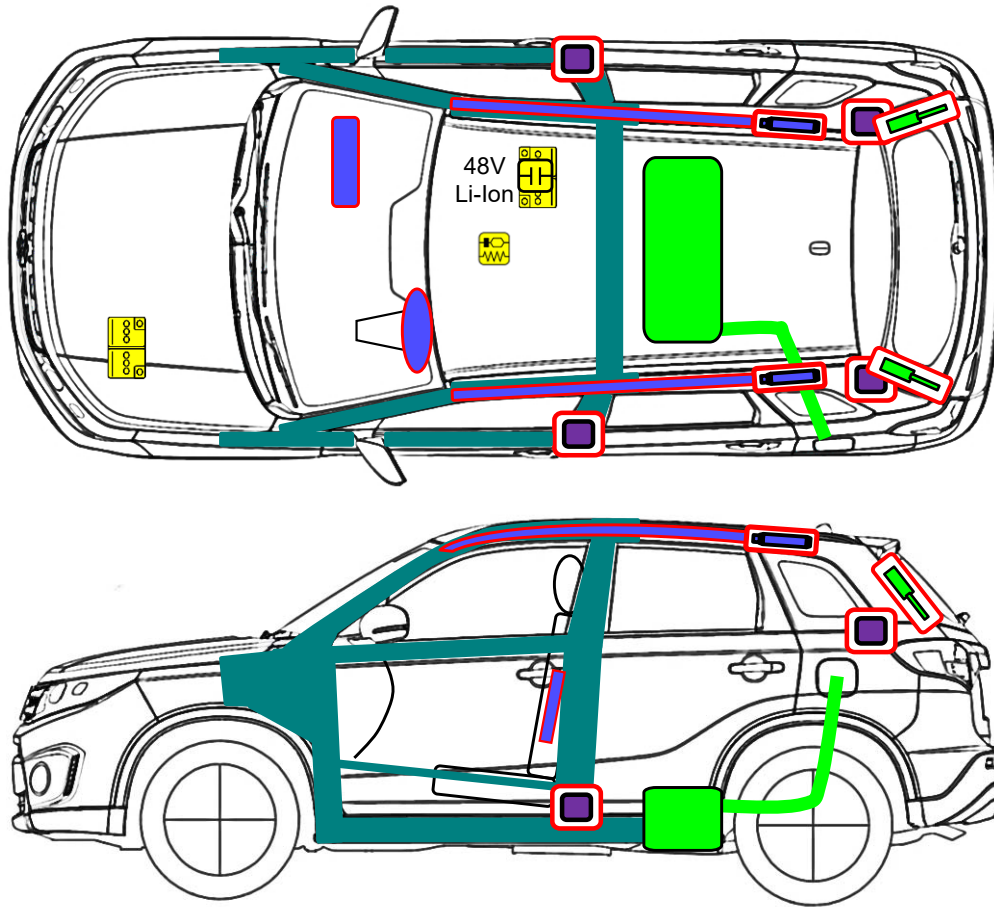

# SUZUKI VITARA

K14D BOOSTERJET engine with 48V SHVS model

2024-04

	Airbag		Stored gas inflator		Seat belt pretensioner		SRS control unit		Pedestrian protection active system
	Automatic roll-over protection system		Gas strut/Preloaded spring		High strength zone		Zone requiring special attention		
	Battery low voltage		Ultra capacitor, low voltage		Fuel tank		Gas tank		Safety valve
	High voltage battery pack		High voltage power cable/component		High voltage disconnect		Fuse box disabling high voltage system		Ultra capacitor, high voltage
					ID No.	Version No.	Version date	Page	
					APK414-02	02	06 / 2020	1 / 1	